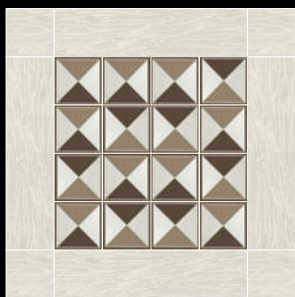

**Sviluppo posa
a cassettone**

*Development
Coffered laying*

*Développement
pose à caissons*

*Entwicklung
Verlegung
im Verband*

WOOD

VALZER

W10

395

W11

125

MODULO: prezzo al mq.
MODULE: price per sqm.
MODULE: prix au mq.
MODUL: Preis pro mq.